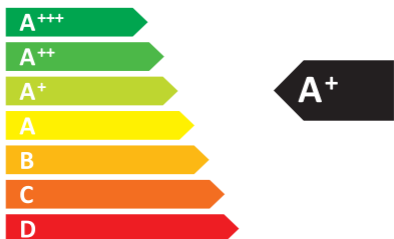

ENERG
енергия - ενεργεια

Hisense

70A7100F

ENERGIA · ЕНЕРГИЯ
ΕΝΕΡΓΕΙΑ · ENERGIJA
ENERGY · ENERGIE
ENERGI

133
Watt

195
kWh/annum

177
cm

70
inch

2010/1062 - 2020

I	Supplier's Name	HISENSE
II	Model Name	70A7100F
III	Energy Efficiency Class	A+
IV	Screen Size-Centimetres	177
V	Screen Size-Inches	70
VI	On mode power Consumption(W)	133.0
VII	Annual Energy Consumption*(kWh)	195
VIII	Standby-mode Power Consumption(W)	0.50
IX	Off-mode Power Consumption(W)	N/A
X	Screen Resolution	3840*2160