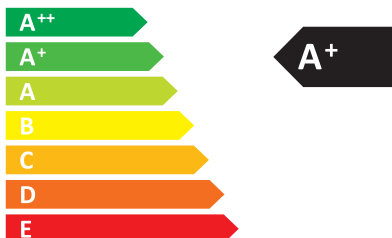

ENERG
енергия - ενεργεια

Hisense

H43A6140

ENERGIA · ЕНЕРГИЯ
ΕΝΕΡΓΕΙΑ · ENERGIJA
ENERGY · ENERGIE
ENERGI

52
Watt

76
kWh/annum

108
cm

43
inch

2010/1062 - 2017

I	Supplier's Name	HISENSE
II	Model Name	H43A6140
III	Energy Efficiency Class	A+
IV	Screen Size-Centimetres	108
V	Screen Size-Inches	43
VI	On mode power Consumption(W)	52.0
VII	Annual Energy Consumption*(kWh)	76
VIII	Standby-mode Power Consumption(W)	0.50
IX	Off-mode Power Consumption(W)	N/A
X	Screen Resolution	3840*2160