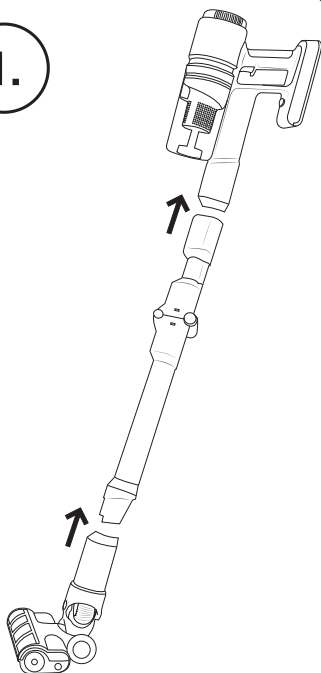

Hisense

CORDLESS
VACUUM
CLEANER
HI-MOVE IV
HVC6464xx

QUICK GUIDE

1. Motor unit with housing, battery and dust container

2. Foldable tube

3. Flexible tube

4. Soft brush

5. Roller brush

6. Water tank + 2x mop pads

7. Crevice nozzle

8. Dusting brush

9. Bed nozzle

10. Wall-mounted base with adapter and power cord

11. 2 x screws

1.

2.