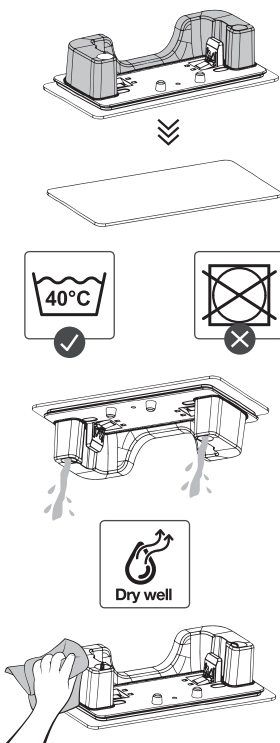

Hisense

CORDLESS
VACUUM
CLEANER
HI-MOVE IV
HVC6464xx

QUICK GUIDE

1. Motor unit with housing, battery and dust container

2. Foldable tube

3. Flexible tube

4. Soft brush

5. Roller brush

3.

a

b

c

Filter quick clean

Hisense