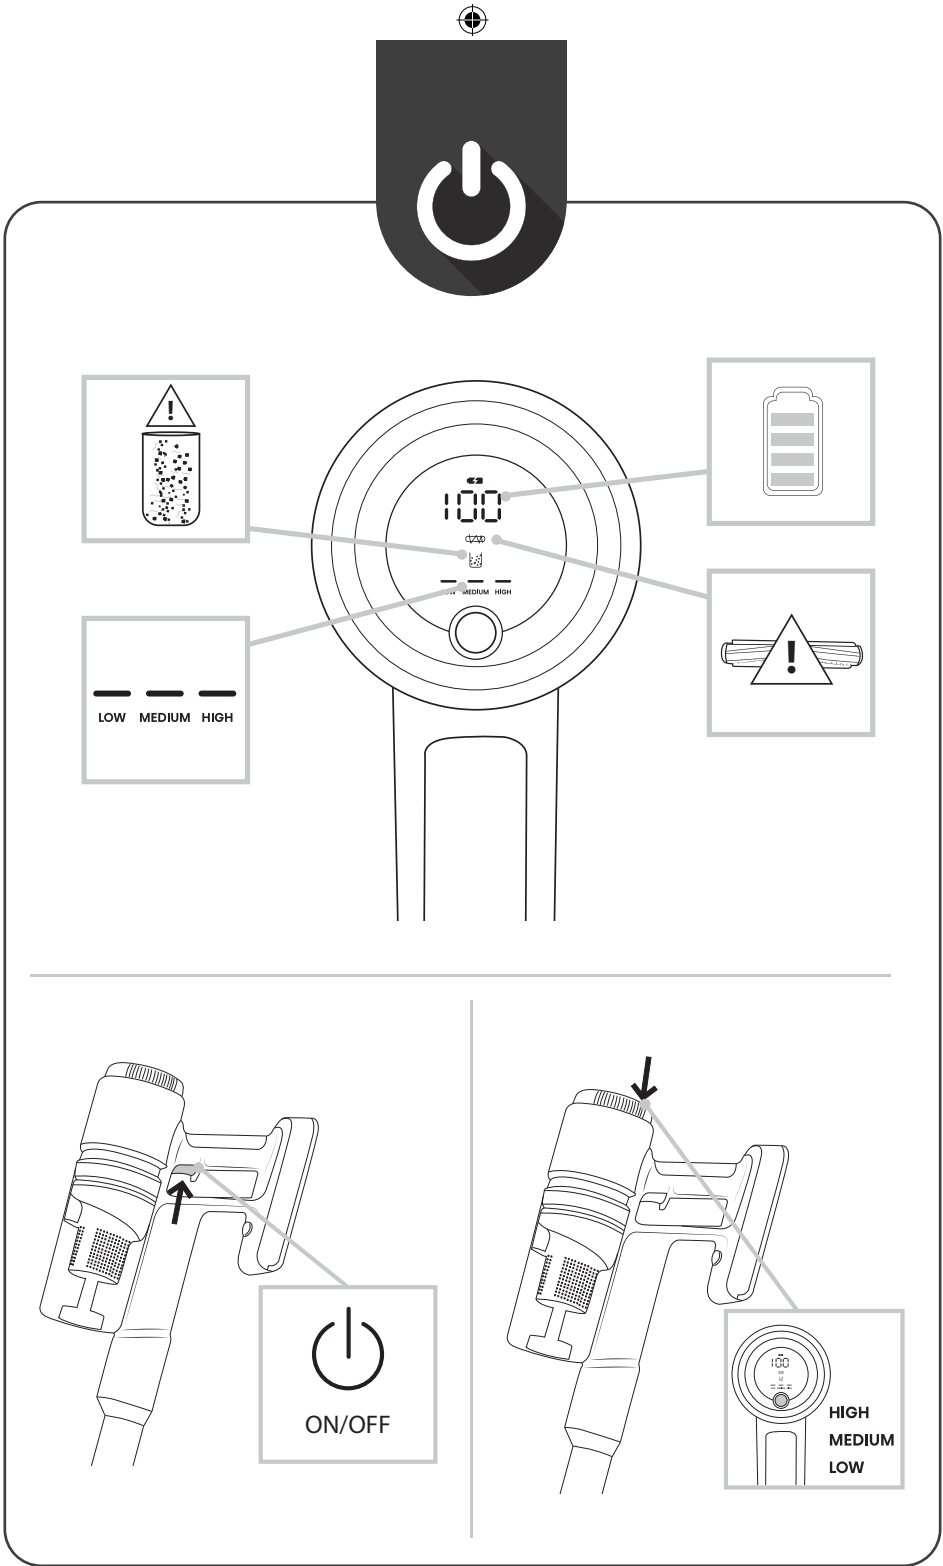

Hisense

CORDLESS
VACUUM
CLEANER
HI-MOVE IV
HVC6464xx

QUICK GUIDE

1. Motor unit with housing, battery and dust container

2. Foldable tube

3. Flexible tube

4. Soft brush

5. Roller brush

6. Water tank + 2x mop pads

7. Crevice nozzle

8. Dusting brush

9. Bed nozzle

10. Wall-mounted base with adapter and power cord

11. 2 x screws

1.

2.

3.

a

b

c

Filter quick clean

Hisense