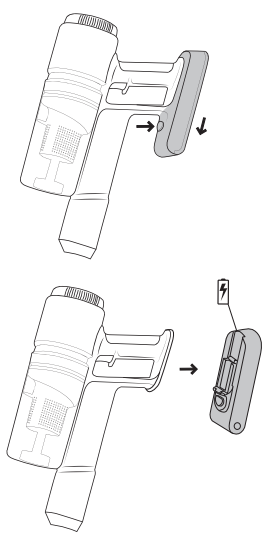

Hisense

CORDLESS
VACUUM
CLEANER
HI-MOVE IV
HVC6464xx

QUICK GUIDE

1. Motor unit with housing, battery and dust container

2. Foldable tube

3. Flexible tube

4. Soft brush

5. Roller brush

6. Water tank + 2x mop pads

7. Crevice nozzle

8. Dusting brush

9. Bed nozzle

10. Wall-mounted base with adapter and power cord

11. 2 x screws

1.

2.