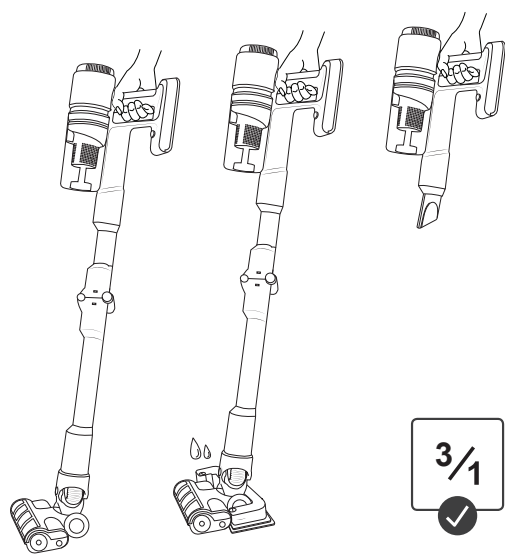

Hisense

CORDLESS
VACUUM
CLEANER
HI-MOVE IV
HVC6464xx

QUICK GUIDE

1. Motor unit with housing, battery and dust container

2. Foldable tube

3. Flexible tube

4. Soft brush

5. Roller brush

6. Water tank + 2x mop pads

7. Crevice nozzle

8. Dusting brush

9. Bed nozzle

10. Wall-mounted base with adapter and power cord

11. 2 x screws

1.

2.