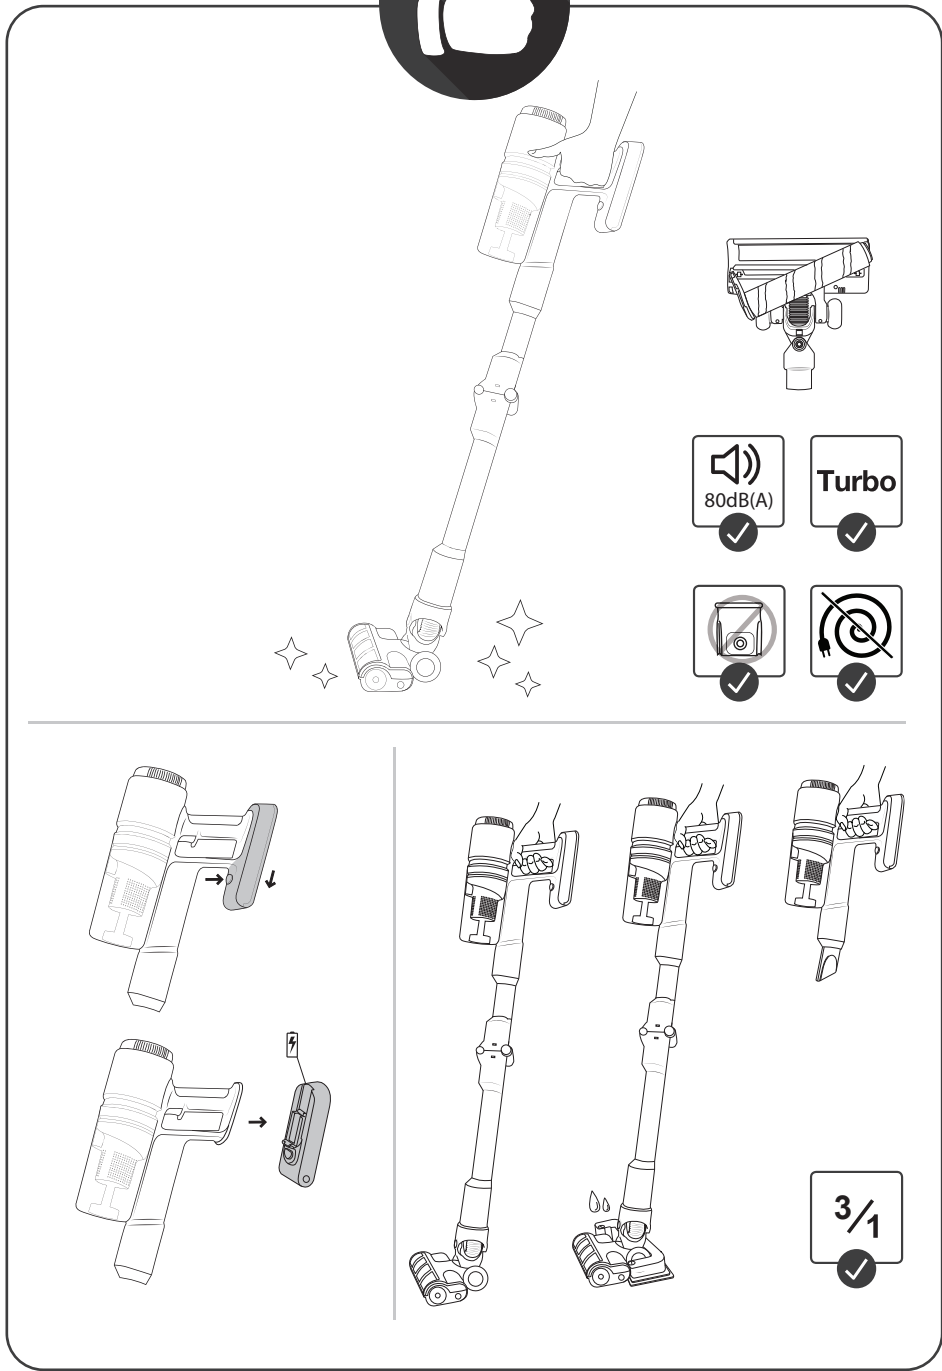

Hisense

CORDLESS
VACUUM
CLEANER
HI-MOVE IV
HVC6464xx

QUICK GUIDE

1. Motor unit with housing, battery and dust container

2. Foldable tube

3. Flexible tube

4. Soft brush

5. Roller brush

6. Water tank + 2x mop pads

7. Crevice nozzle

8. Dusting brush

9. Bed nozzle

10. Wall-mounted base with adapter and power cord

11. 2 x screws

1.

2.