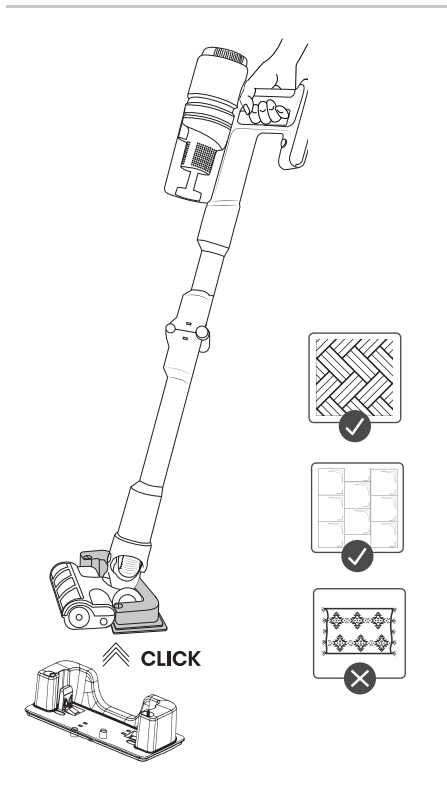

Hisense

CORDLESS
VACUUM
CLEANER
HI-MOVE IV
HVC6464xx

QUICK GUIDE

1. Motor unit with housing, battery and dust container

2. Foldable tube

3. Flexible tube

4. Soft brush

5. Roller brush

3.

a

b

c

Filter quick clean

Hisense