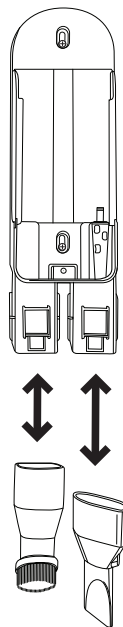

Hisense

CORDLESS
VACUUM
CLEANER
HI-MOVE IV
HVC6464xx

QUICK GUIDE

1. Motor unit with housing, battery and dust container

2. Foldable tube

3. Flexible tube

4. Soft brush

5. Roller brush

6. Water tank + 2x mop pads

7. Crevice nozzle

8. Dusting brush

9. Bed nozzle

10. Wall-mounted base with adapter and power cord

11. 2 x screws

1.

2.

3.

a

b

c

Filter quick clean

Hisense